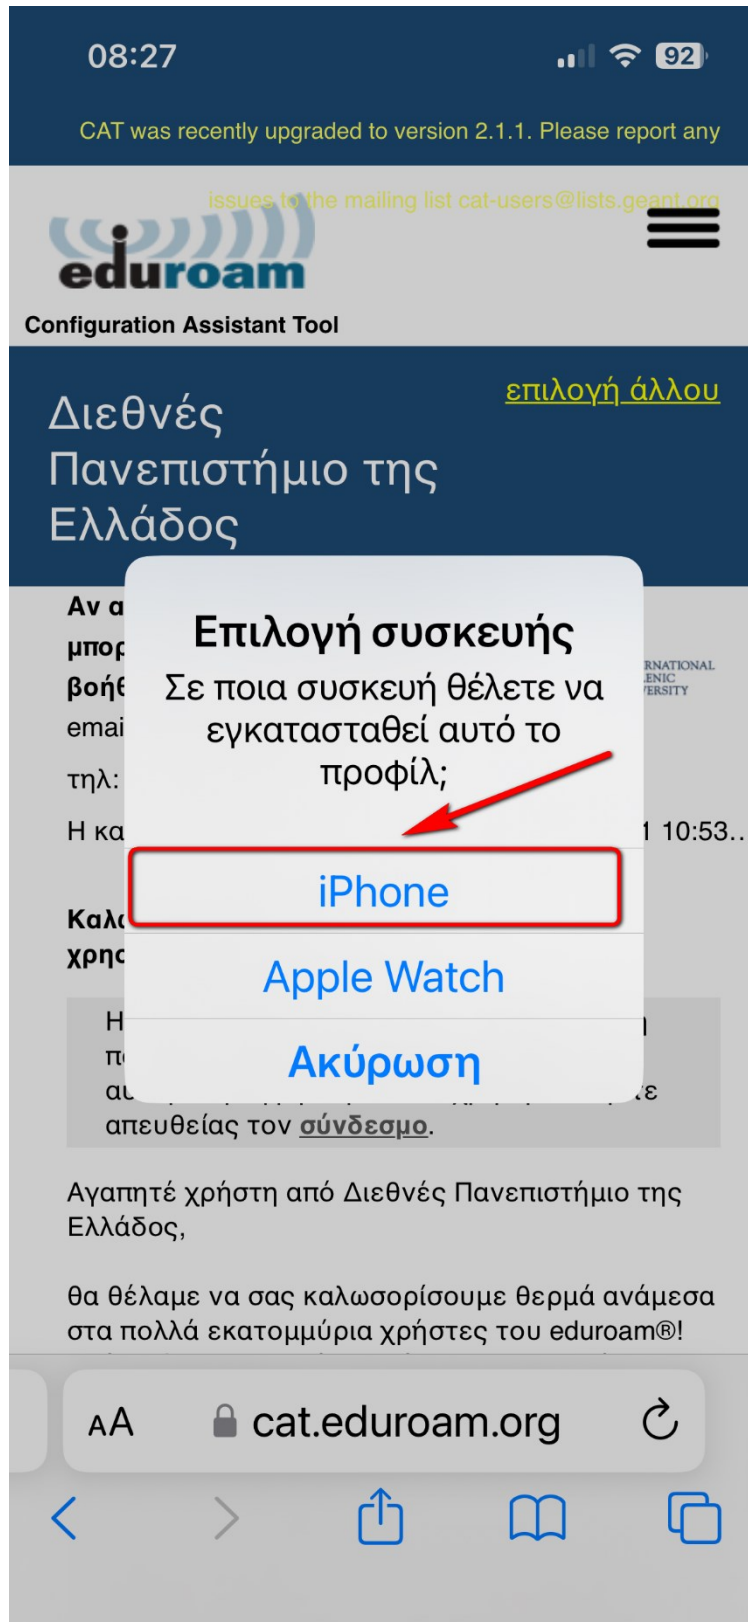

5. Επιλέγουμε «iPhone»: